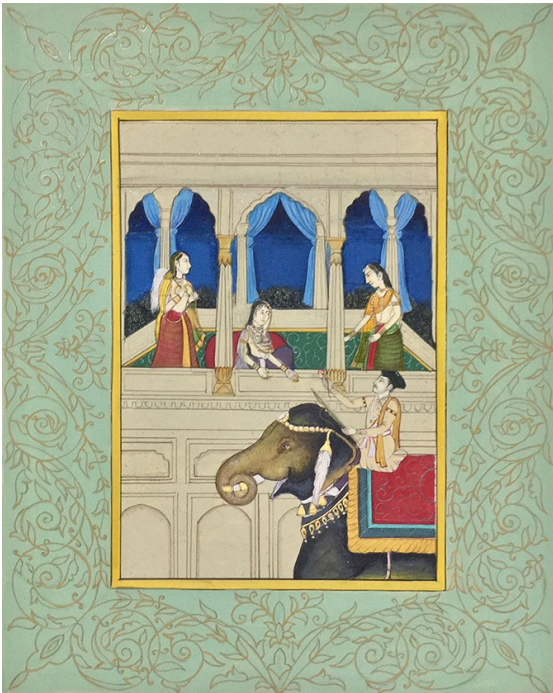

Code: 4015
Title: Kalerkahar
Size: 2.2x2.6 Inches
Medium: Water Color on DD Paper

Code: 4016
Title: Chaubara
Size: 2.4x7 Inches
Medium: Water Color on Dura Lar

Imran Ahmad

For more work and inquiry about the artist please visit this link <https://www.oysterartgalleries.com/artists/imran-ahmad-5420>

Code: 4019

Size: 7x9 Inches

Medium: Gouache on Wasli

Code: 4020

Size: 7x9 Inches

Medium: Gouache on Wasli

Code: 4018

Size: 7x9 Inches