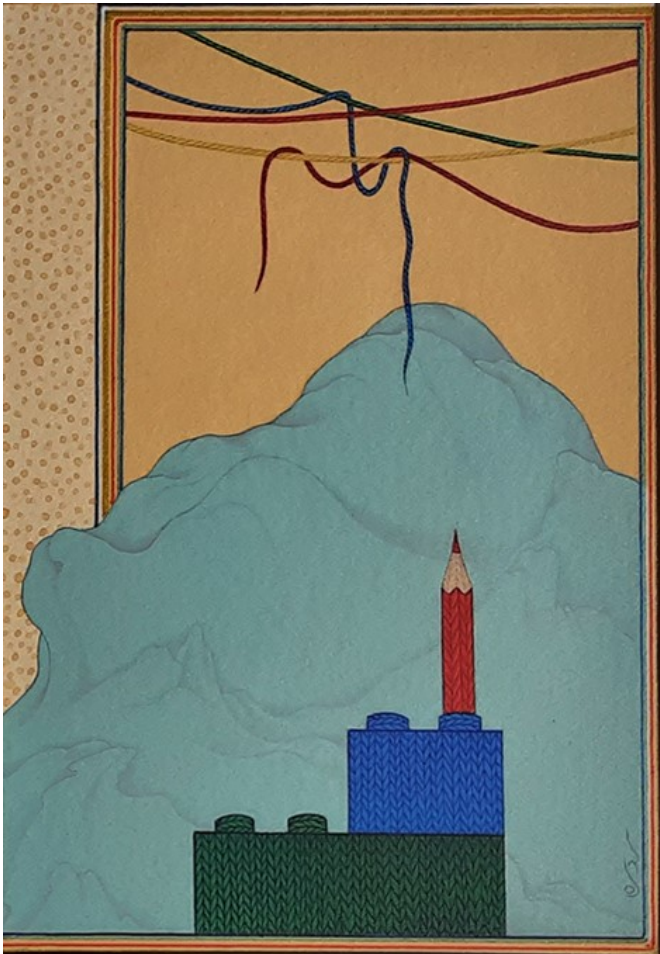

Size: 9x9 Inches

Medium: Gouache on Wasli

Code: 4045

Size: 10x14 Inches

Medium: Gouache on Wasli

Sidra Liaqat

For more work and inquiry about the artist please visit this link <https://www.oysterartgalleries.com/artists/sidra-liaqat-169>