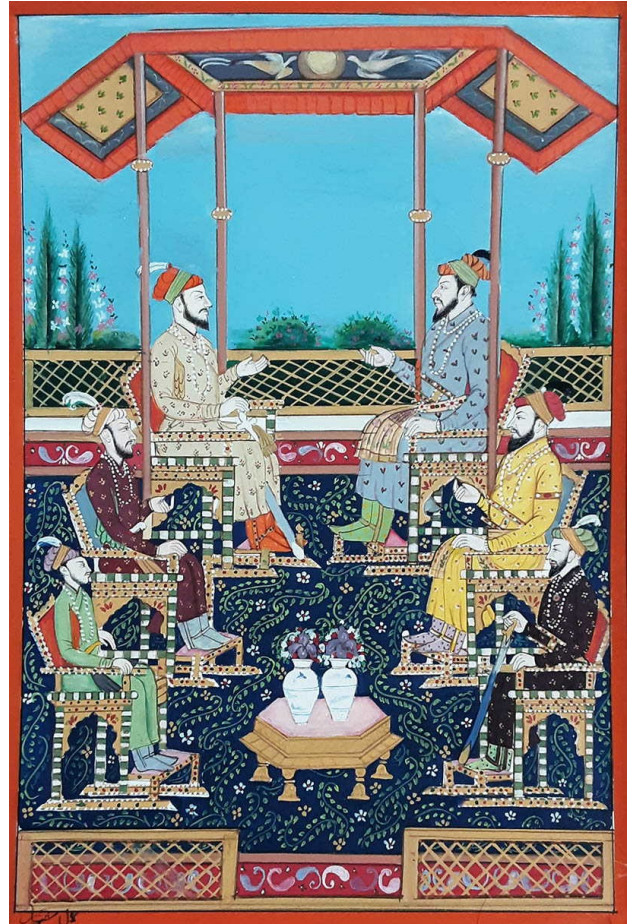

<https://www.oysterartgalleries.com/artists/labana-janjua-149>

Code: 4028

Size: 9x10 Inches

Medium: Gouache on Wasli

Code: 4026

Size: 6x7Inches

Medium: Gouache on Wasli

Code: 4027

Size: 6x7Inches

Medium: Gouache on Wasli

Ganesh C Basu (India)

For more work and inquiry about the artist please visit this link <https://www.oysterartgalleries.com/artists/muhammad-shahbaz-saifi-86>

Code: 2841

Size: 9x13 Inches

Medium: Gouache on Wasli

Code: 2840

Size: 8x11 Inches

Medium: Gouache on Wasli

Muhammad Waqas Zai

For more work and inquiry about the artist please visit this link <https://www.oysterartgalleries.com/artists/muhammad-waqas-zai-5422>