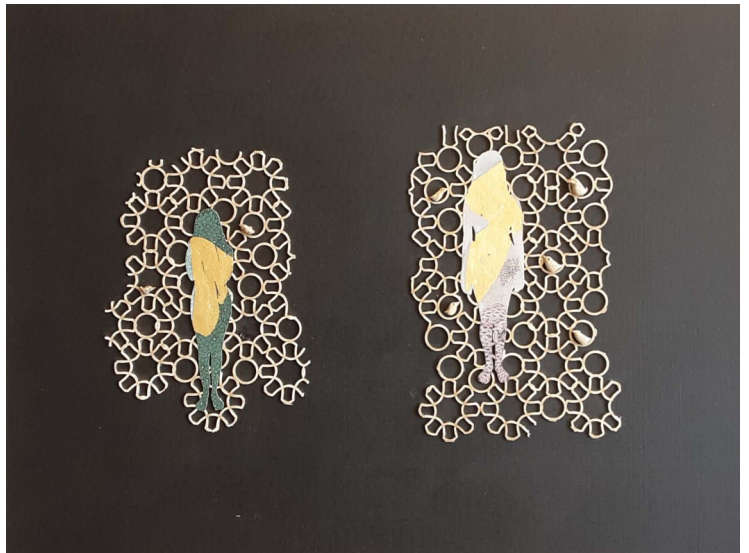

Code: 3056

Title: Justuju I

Size: 16x17 Inches

Medium: Laser Cut and gold leaf on Wasli and ceramic birds