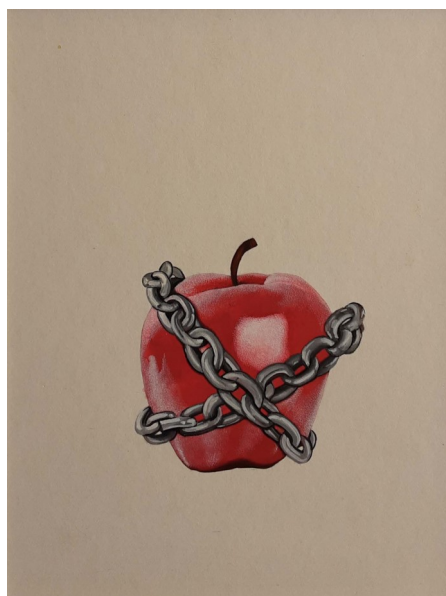

Code: 3078

Size: 6x8 Inches

Medium: Gouache on Wasli