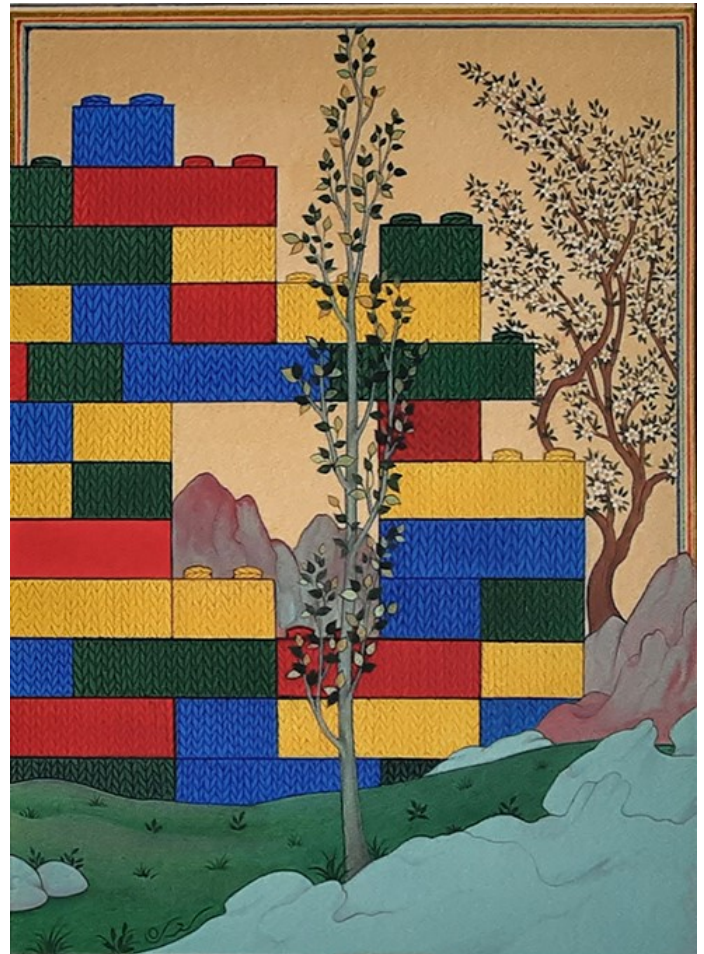

Code: 4047

Size: 4.4x5 Inches

Medium: Gouache on Wasli