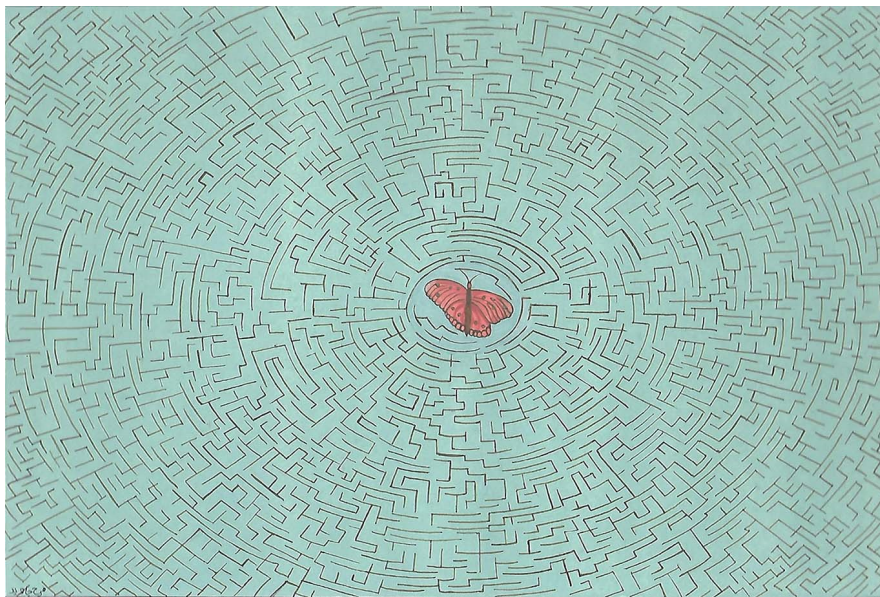

<https://www.oysterartgalleries.com/artists/farah-javed-5412>

Code: 3075

Title: Fear of Freedom

Size: 8x11 Inches

Medium: Gouache on Wasli

Code: 3074

Title: Finding Way

Size: 6x9 Inches