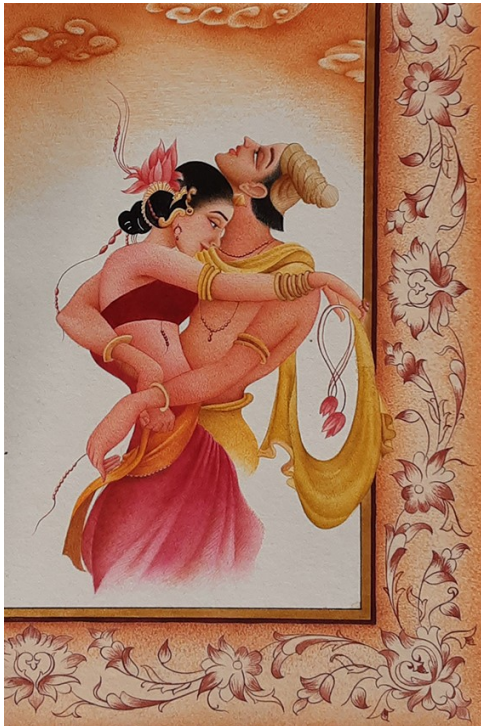

Medium: Gouache on Wasli

Attiya Usman

For more work and inquiry about the artist please visit this link

<https://www.oysterartgalleries.com/artists/attiya-usman-5415>

Code: 3068

Title: Mughal Standing Figure

Size: 10x13 Inches

Medium: Gouache on Wasli

Code: 3067

Title: Portrait of a Young Mughal Lady

Size: 10x11 Inches

Medium: Gouache on Wasli

Ayesha Salman

For more work and inquiry of this artist please visit link

<https://www.oysterartgalleries.com/artists/ayesha-salman-5416>

Code: 4006

Size: 6x9

Medium: Gouache on Wasli

Code: 4008

Size: 11x14

Medium: Gouache on Wasli

Code: 4007