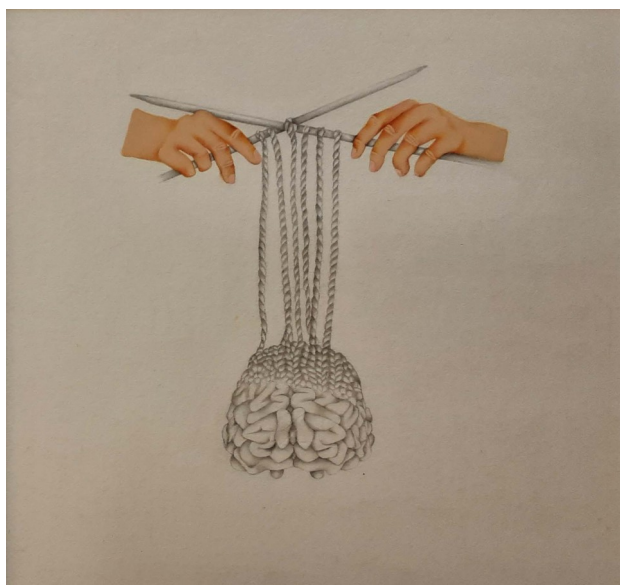

Code: 3076

Size: 3.4x5 Inches

Medium: Gouache on Wasli

Code: 3078

Size: 6x8 Inches

Medium: Gouache on Wasli

Code: 3079

Size: 9x10 Inches