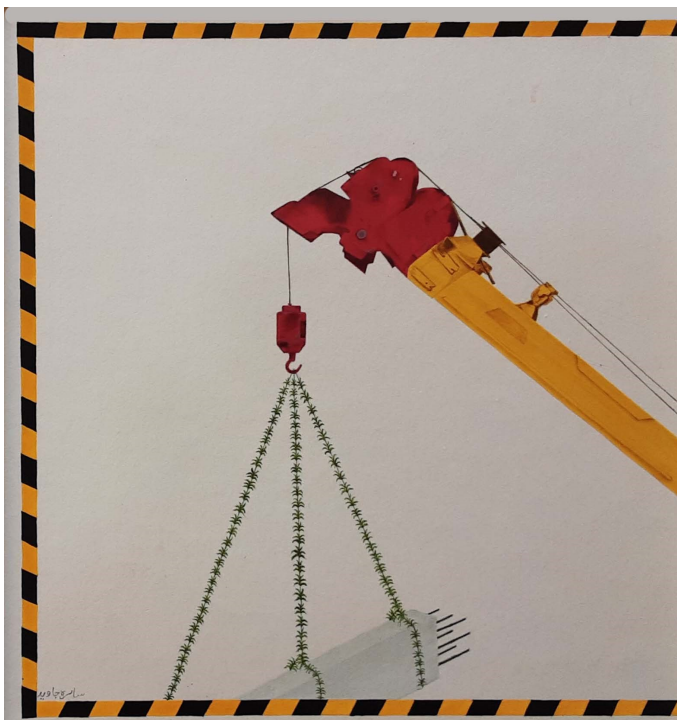

Code: 3095

Size: 6x6 Inches

Medium: Gouache on Wasli