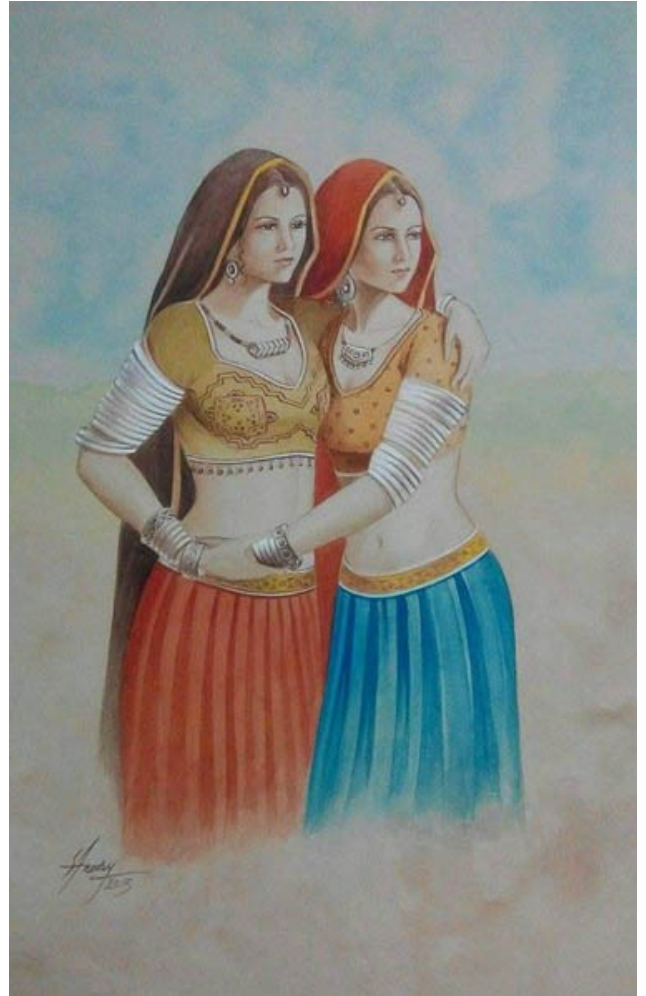

Code: 4036

Size: 6x8 Inches

Medium: Gouache on Wasli

Noreen Shiblee

For more work and inquiry about the artist please visit this link <https://www.oysterartgalleries.com/artists/noreen-shiblee-156>

Code: 4038

Size: 10x13 Inches

Medium: Gouache on Wasli

Code: 4037

Size: 9x11 Inches

Medium: Gouache on Wasli

S. A Noory

For more work and inquiry about the artist please visit this link <https://www.oysterartgalleries.com/artists/s-a-noory-114>

Code: 1047

Size: 10x13 Inches

Medium: Gouache on Wasli

Code: 1050

Size: 10x13 Inches

Medium: Gouache on Wasli

Pro. S. M. Mansoor

For more work and inquiry about the artist please visit this link <https://www.oysterartgalleries.com/artists/pro-mansoor-ahmad-157>