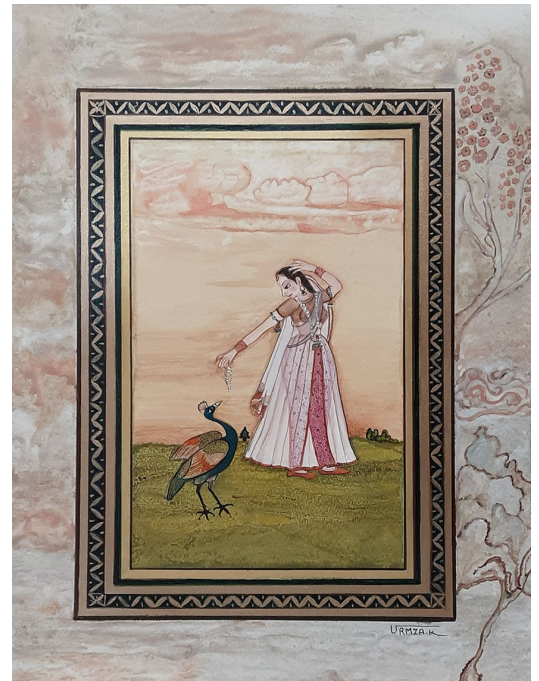

For more work and inquiry about the artist please visit this link <https://www.oysterartgalleries.com/artists/surhan-nizamani-5433>

Code: 4050

Size: 5x7 Inches

Medium: Gouache on Wasli

Tahreem Ashraf

For more work and inquiry about the artist please visit this link <https://www.oysterartgalleries.com/artists/tahreem-ashraf-5430>

Code: 3082

Size: 5x6 Inches

Medium: Gouache on Wasli

Code: 3083

Size: 7x10 Inches

Medium: Gouache on Wasli

Code: 3084

Size: 8.4x11 Inches

Medium: Gouache on Wasli

Code: 3085

Size: 8x10 Inches

Medium: Gouache on Wasli

Urmza Khan

For more work and inquiry about the artist please visit this link <https://www.oysterartgalleries.com/artists/urmza-khan-5434>

Code: 4052

Size: 10x13 Inches

Medium: Gouache on Wasli

Price: on Demand

Code: 4053

Size: 10x13 Inches

Medium: Gouache on Wasli

Code: 4054