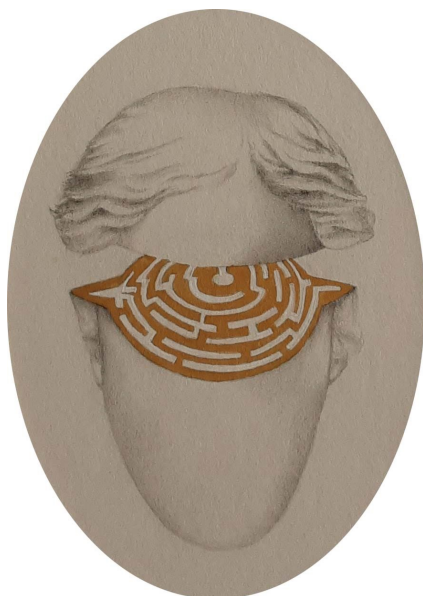

Code: 4021

Size: 6x8 Inches

Medium: Gouache on Wasli

Code: 4023

Size: 6x8 Inches

Medium: Gouache on Wasli

Javeria Irshad

For more work and inquiry about artist please visit this link <https://www.oysterartgalleries.com/artists/javeria-irshad-148>

Code: 3076

Size: 3.4x5 Inches

Medium: Gouache on Wasli

Code: 3078

Size: 6x8 Inches

Medium: Gouache on Wasli

Code: 3079

Size: 9x10 Inches