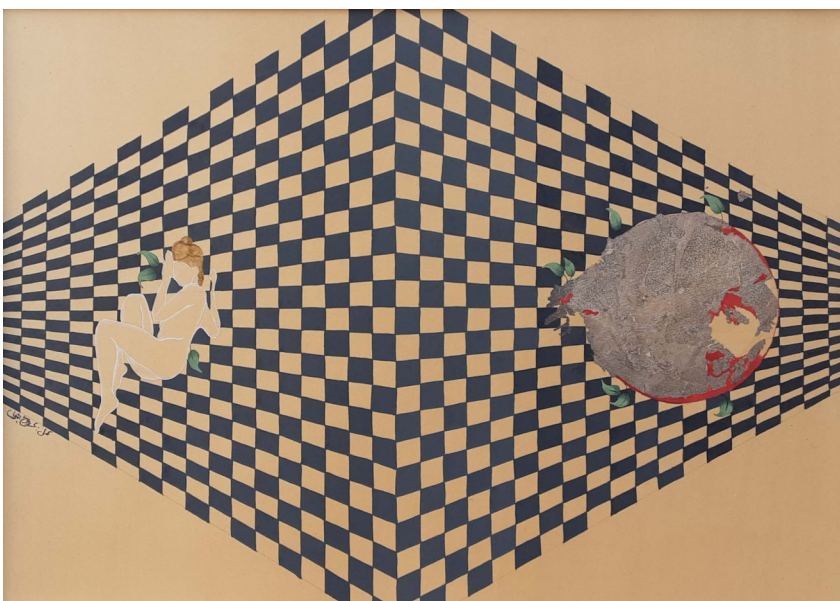

Code: 4052

Size: 10x13 Inches

Medium: Gouache on Wasli

Price: on Demand

Code: 4053

Size: 10x13 Inches

Medium: Gouache on Wasli

Code: 4054

Size: 12x13.4 Inches

Medium: Gouache on Wasli

Urooj Jehan Chughtai

For more work and inquiry about the artist please visit this link <https://www.oysterartgalleries.com/artists/urooj-jehan-chughtai-5432>

Code: 3098
Size: 9x14 Inches
Medium: Gouache on Wasli

Code: 3099
Size: 11x15 Inches
Medium: Gouache on Wasli