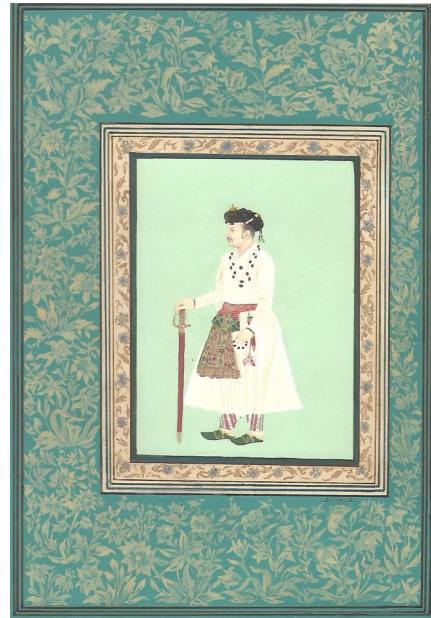

Sumaira Amin

For more work and inquiry about the artist please visit this link <https://www.oysterartgalleries.com/artists/sumaira-amin-171>

Code: 4049

Size: 11x17 Inches

Medium: Gouache on Wasli

Surhan Nizamani

For more work and inquiry about the artist please visit this link <https://www.oysterartgalleries.com/artists/surhan-nizamani-5433>

Code: 4050

Size: 5x7 Inches

Medium: Gouache on Wasli

Tahreem Ashraf

For more work and inquiry about the artist please visit this link <https://www.oysterartgalleries.com/artists/tahreem-ashraf-5430>

Code: 3082

Size: 5x6 Inches

Medium: Gouache on Wasli

Code: 3083

Size: 7x10 Inches

Medium: Gouache on Wasli

Code: 3084

Size: 8.4x11 Inches