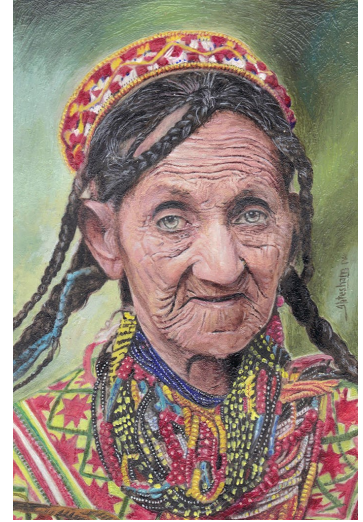

Code: 4012
Title: Farmer
Size: 3.4x4.4 Inches
Medium: Water Color on Vallum

Code: 4014
Title: Woman of Mountain
Size: 1.4x2.4 Inches
Medium: Oil on Vallum

Code: 4013
Title: Sahiwal Village
Size: 1x1.2 Inches
Medium: Oil on Vallum