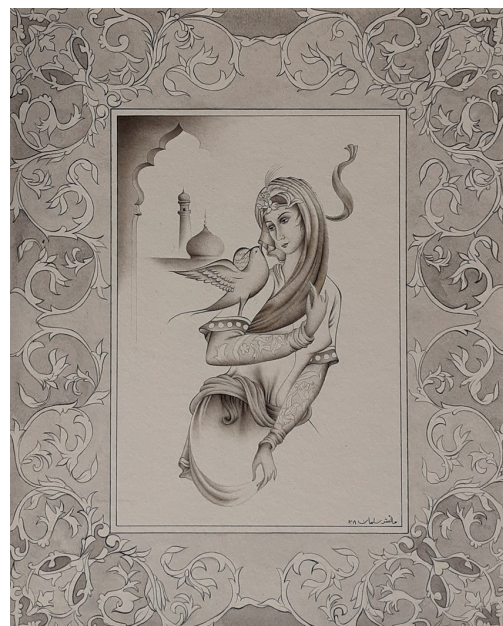

Size: 10x13 Inches

Medium: Gouache on Wasli

Code: 3067

Title: Portrait of a Young Mughal Lady

Size: 10x11 Inches

Medium: Gouache on Wasli

Ayesha Salman

For more work and inquiry of this artist please visit link

<https://www.oysterartgalleries.com/artists/ayesha-salman-5416>

Code: 4006

Size: 6x9

Medium: Gouache on Wasli

Code: 4008

Size: 11x14

Medium: Gouache on Wasli

Code: 4007