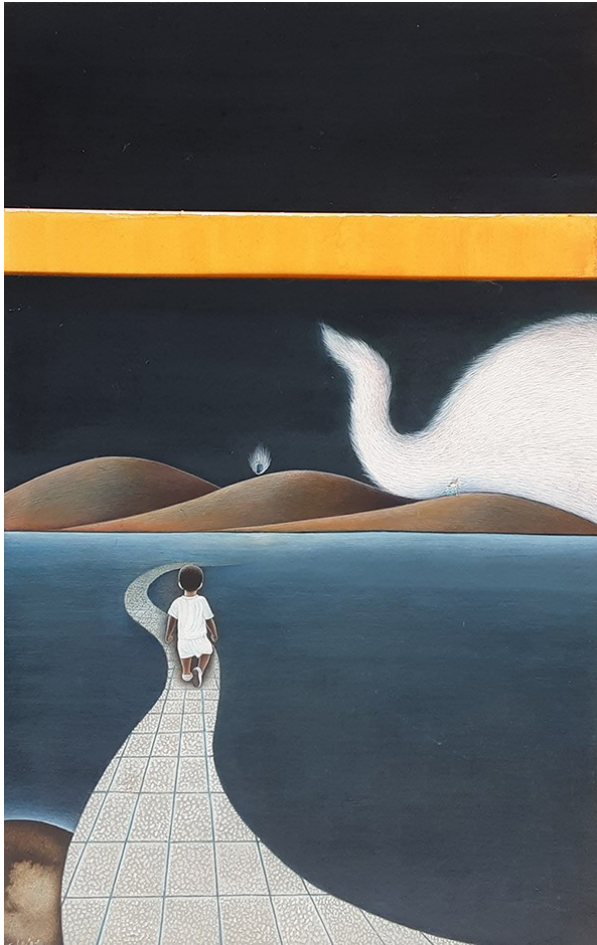

For more work and inquiry about the artist please visit this link

<https://www.oysterartgalleries.com/artists/muhammad-shabbir-naqsh-118>

Code: 0410

Size: 8x10 Inches

Medium: Gouache on Wasli

Code: 2817

Size: 9x12 Inches

Medium: Gouache on Wasli

Mutaib Shah

For more work and inquiry about the artist please visit this link <https://www.oysterartgalleries.com/artists/mutaib-shah-5424>

Code: 4032

Size: 13x21 Inches

Medium: Gouache on Wasli