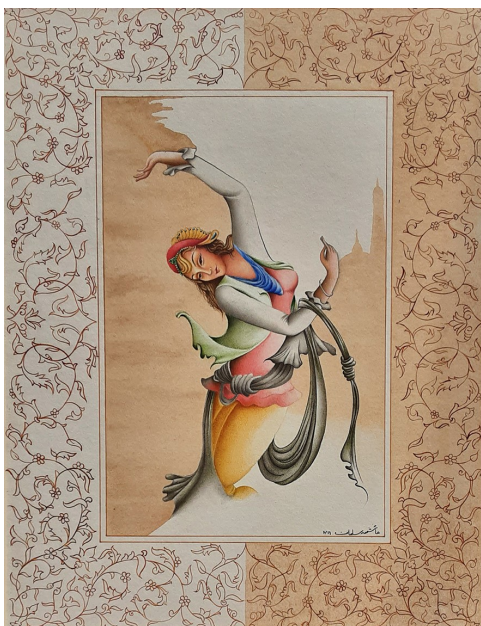

Medium: Gouache on Wasli

Attiya Usman

For more work and inquiry about the artist please visit this link

<https://www.oysterartgalleries.com/artists/attiya-usman-5415>

Code: 3068

Title: Mughal Standing Figure

Size: 10x13 Inches

Medium: Gouache on Wasli

Code: 3067

Title: Portrait of a Young Mughal Lady

Size: 10x11 Inches

Medium: Gouache on Wasli

Ayesha Salman

For more work and inquiry of this artist please visit link

<https://www.oysterartgalleries.com/artists/ayesha-salman-5416>

Code: 4006

Size: 6x9

Medium: Gouache on Wasli

Code: 4008

Size: 11x14

Medium: Gouache on Wasli

Code: 4007