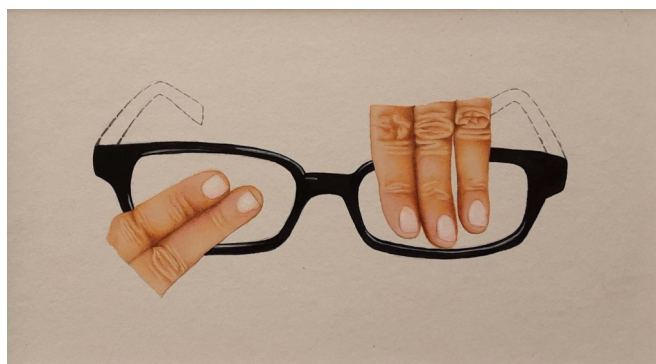

Code: 3077

Size: 4x7 Inches

Medium: Gouache on Wasli