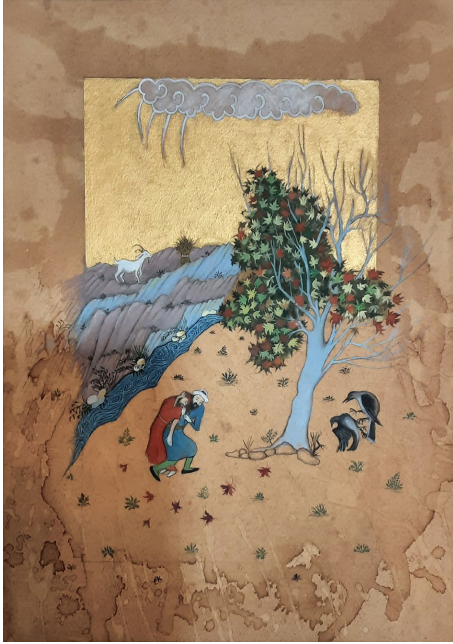

Code: 4051
Size: 8.4x12Inches
Medium: Gouache on Wasli