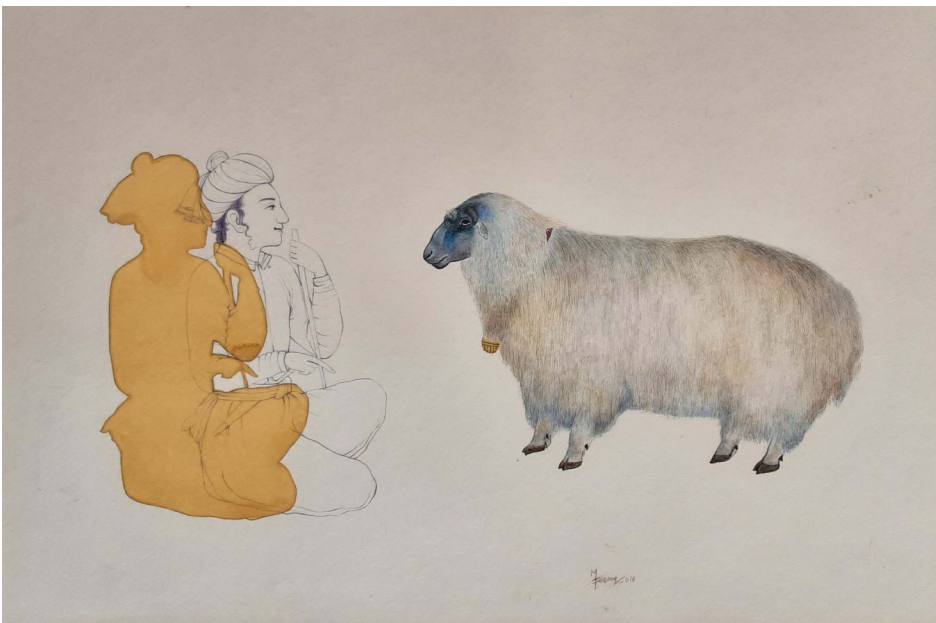

Code: 3086

Size: 12x18 Inches

Medium: Gouache on Wasli