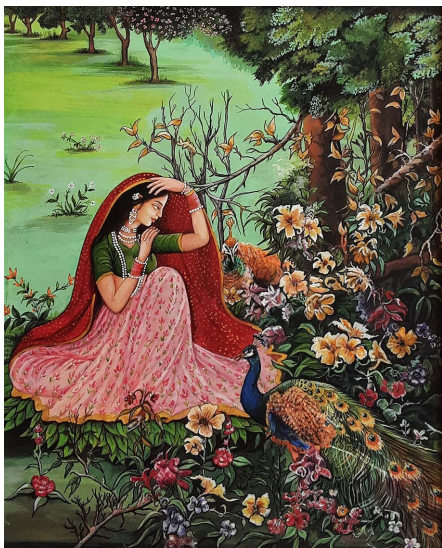

Code: 3063

Size: 9.4x11.4

Medium: Gouache on Wasli