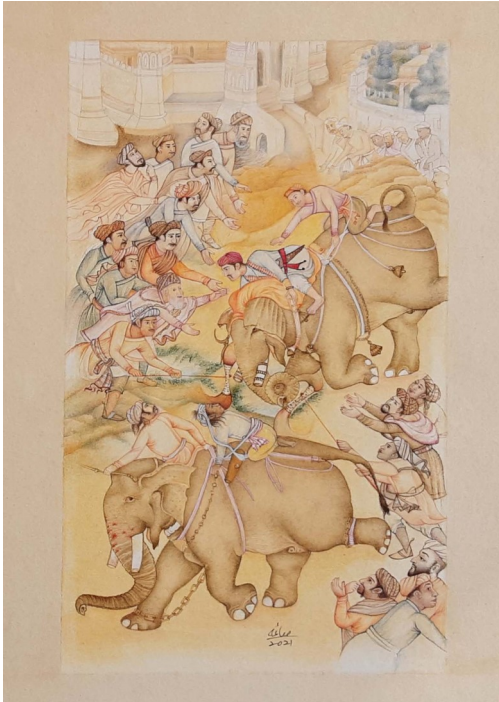

Code: 3088

Size: 21x21 Inches

Medium: Gouache on Wasli

Saba Nosheen

For more work and inquiry about the artist please visit this link <https://www.oysterartgalleries.com/artists/saba-nosheen-5426>

Code: 3089

Size: 5.4x8 Inches

Medium: Gouache on Wasli

Code: 3090

Size: 8x11.4 Inches

Medium: Gouache on Wasli

Saima Shaheen

For more work and inquiry about the artist please visit this link <https://www.oysterartgalleries.com/artists/saima-shaheen-5427>

Code: 3094

Size: 11x14 Inches

Medium: Gouache on Wasli

Code: 3092

Size: 7x9.4 Inches

Medium: Gouache on Wasli

Code: 3091

Size: 7.4x10.4 Inches