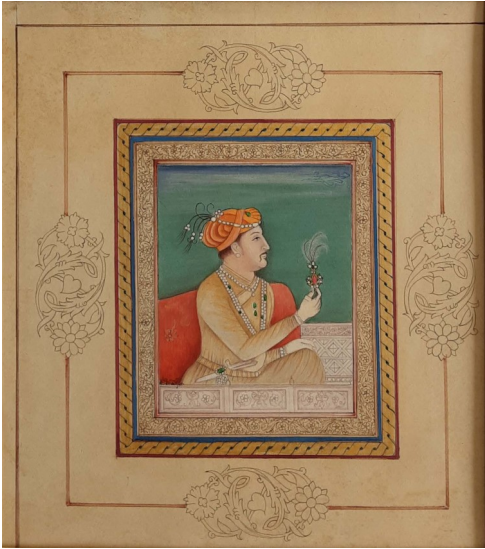

Code: 3070 | Title: Mughal Portrait
Size: 8x9
Medium: Gouache on Wasli